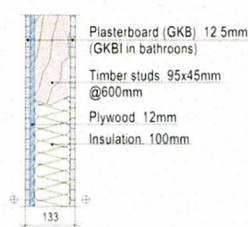

IW-1 / INTERNAL WALL