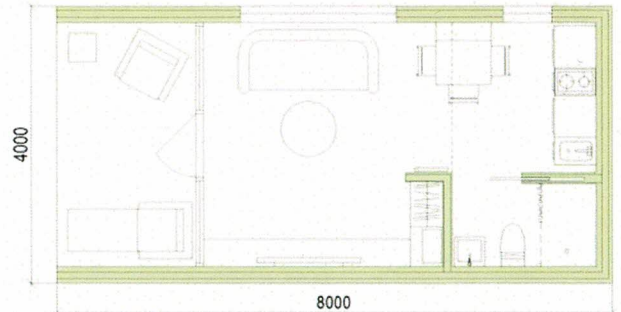

TECHNICAL INFORMATION

TINY HOUSE DIMENSIONS

External L 8000, W 4000, H 3965 mm
Internal L 5641, W 3523, H 3684 mm

ROOM AREAS

Living room & kitchen 17.0 m²
Shower room & WC 2.3 m²
Sleeping zone (loft floor) 7.5 m²
Terrace 7.0 m²