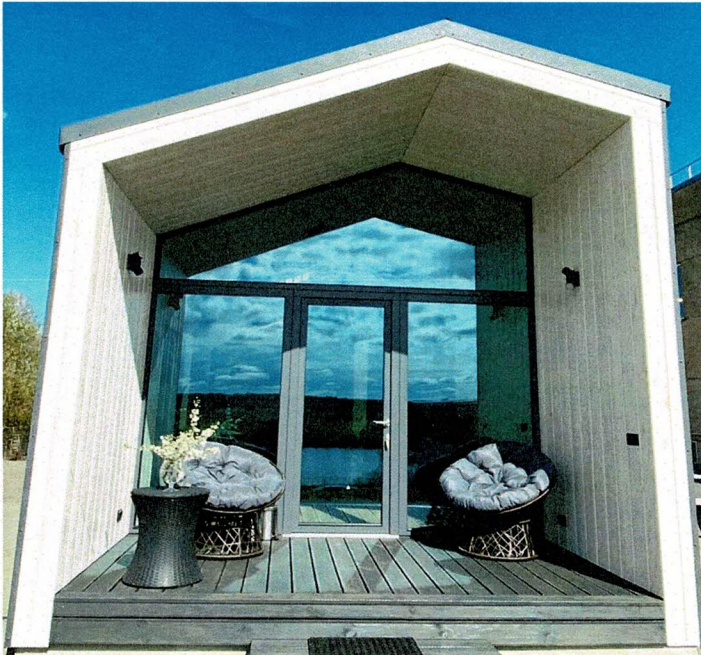

# TINY HOUSE CONCEPT

by NORDIC HOMES

TURN-KEY | MULTIFUNCTIONAL | EYE-CATCHING DESIGN

With its spacious design and high ceilings, the fully equipped **TINY HOUSE** has a floor to ceiling window to allow uninterrupted views of surroundings. The compact patio creates a seamless indoor-outdoor transition between living space and nature.

Built **ready to connect**- high-quality finish with built-in electrical, sewage and ventilation systems, water heater, and is fully furnished.

TINY HOUSE can be a vacation house, an office, a hotel or even a yoga or a meditation room. The use is left unto one's imagination.