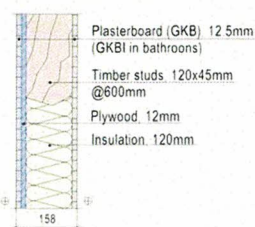

## STRUCTURAL BUILD-UPS

EW-1 / EXTERNAL WALL

IW-1 / INTERNAL WALL

IW-2 / INTERNAL WALL

R-1 / ROOF

FF-1 / GROUND FLOOR

FF-2 / FLOOR

R-2 / ROOF

# MATERIAL SPECIFICATION

No.	Product name	Picture	Product description
<b>I. TIMBER FRAME PRODUCTION</b>			
1	TIMBER		Different sizes CE and FSC marked only
2	INSULATION		STEICO FLEX wood-fiber wool insulation (ecological thermal insulation)
3	PLYWOOD		9 mm, 12 mm, 15 mm, 18 mm
4	DIFFUSION MEMBRANE		SOLITEX MENTO (pore-free TEEE functional membrane actively transports moisture to the outside)
5	PLASTERBOARD		GKB, GKBI
<b>II. WINDOWS AND DOORS</b>			
6	WINDOWS & EXTERNAL DOORS		Wooden 3 glazed windows / doors. U-1,1 W/m <sup>2</sup> *K, 32 dB
7	INTERNAL DOORS (in WC)		JELDWEN Slide Advance-Line sliding doors, white