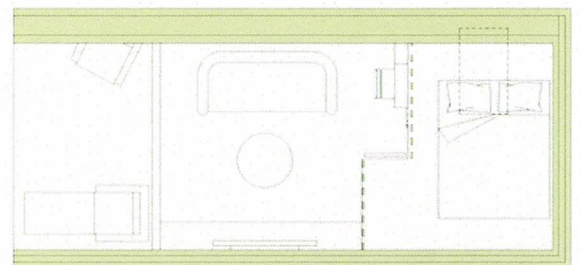

THE GREEN BENEFITS OF TINY HOUSE

1. Eco-friendly and sustainable materials
2. Eliminated the "greenhouse" effect (without any PVC membranes in structures)
3. Excellent external envelope thermal inertia
4. Pleasant microclimate
5. Non-toxic finishing materials