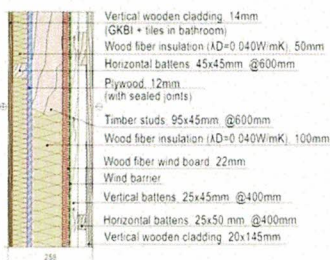

STRUCTURAL BUILD-UPS

EW-1 / EXTERNAL WALL