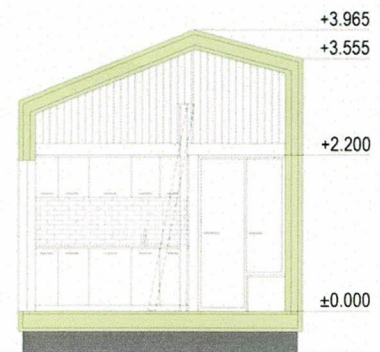

WARRANTY*

1. Timber frame structures - 5 years
2. Wooden windows - 2 years
3. Roof - 2 years
4. Internal decorations - 2 years

*Logistics and assembly must be carried out in accordance with Nordic Homes instructions, in case of deviations the warranty is not valid.