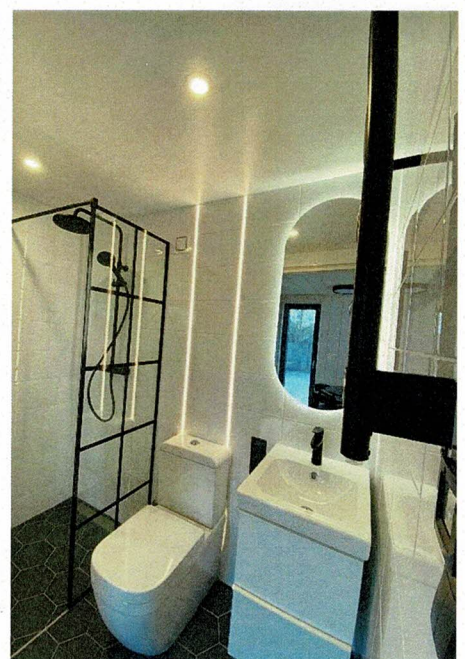

"TINY HOUSE - live in harmony with the surrounding nature",
Nordic Homes architect Inga Ozolina